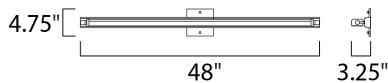

MEASUREMENTS

DIMENSION : 48" W x 4.75" H x 3.25" Ext
 BACK PLATE : 4.63" W x 4.63" H
 HANGING WEIGHT : 6.09 lb

LAMPING

LUMENS : 3,600 Rated
 BULB : 1 x 46W LED PCB Integrated , 46W Total
 BULB INCLUDED : (Integrated)
 DIMMABLE : Triac CL
 CRI : 90+ CRI
 COLOR_TEMP : 3000K