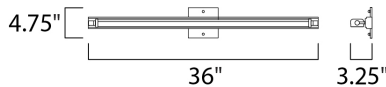

MEASUREMENTS

DIMENSION : 36" W x 4.75" H x 3.25" Ext
 BACK PLATE : 4.63" W x 4.63" H
 HANGING WEIGHT : 4.74 lb

LAMPING

LUMENS : 2,800 Rated
 BULB : 1 x 27W LED PCB Integrated , 27W Total
 BULB INCLUDED : (Integrated)
 DIMMABLE : Triac CL
 CRI : 90+ CRI
 COLOR_TEMP : 3000K