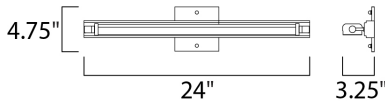

MEASUREMENTS

DIMENSION : 24" W x 4.75" H x 3.25" Ext
 BACK PLATE : 4.63" W x 4.63" H
 HANGING WEIGHT : 3.02 lb

LAMPING

LUMENS : 2,000 Rated
 BULB : 1 x 19W LED PCB Integrated , 19W Total
 BULB INCLUDED : (Integrated)
 DIMMABLE : Triac CL
 CRI : 90+ CRI
 COLOR_TEMP : 3000K