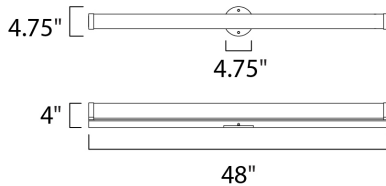

MEASUREMENTS

DIMENSION : 48" W x 4.75" H x 4" Ext
 BACK PLATE : 4.75" W
 HANGING WEIGHT : 7.37 lb

LAMPING

INPUT VOLTAGE : 120V
 LUMENS : 4,500 Rated
 BULB : 1 x 48W LED PCB Integrated , 48W Total
 BULB INCLUDED : (Integrated)
 DIMMABLE : Triac CL
 CRI : 90+ CRI
 COLOR_TEMP : 3000K