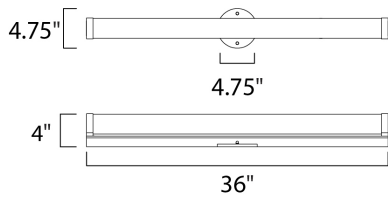

PRODUCT DESCRIPTION

Polar features a minimalistic design for bath vanity in Polished Chrome that complements a wide variety of styles. The 3000k LED light source is diffused softly through a frosted acrylic diffuser.

MEASUREMENTS

DIMENSION : 36" W x 4.75" H x 4" Ext
 BACK PLATE : 4.75" W
 HANGING WEIGHT : 4.85 lb

LAMPING

INPUT VOLTAGE : 120V
 LUMENS : 3,600 Rated
 BULB : 1 x 36W LED PCB Integrated , 36W Total
 BULB INCLUDED : (Integrated)
 DIMMABLE : Triac CL
 CRI : 90+ CRI
 COLOR_TEMP : 3000K