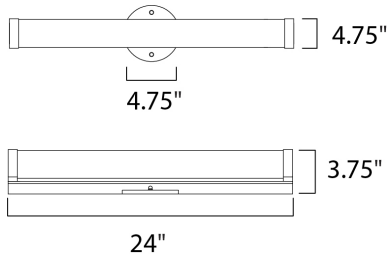

PRODUCT DESCRIPTION

Polar features a minimalistic design for bath vanity in Polished Chrome that complements a wide variety of styles. The 3000k LED light source is diffused softly through a frosted acrylic diffuser.

MEASUREMENTS

DIMENSION : 24" W x 4.75" H x 3.75" Ext
 BACK PLATE : 4.75" W
 HANGING WEIGHT : 3.05 lb

LAMPING

INPUT VOLTAGE : 120V
 LUMENS : 2,400 Rated
 BULB : 1 x 24W LED PCB Integrated , 24W Total
 BULB INCLUDED : (Integrated)
 DIMMABLE : Triac CL
 CRI : 90+ CRI
 COLOR_TEMP : 3000K