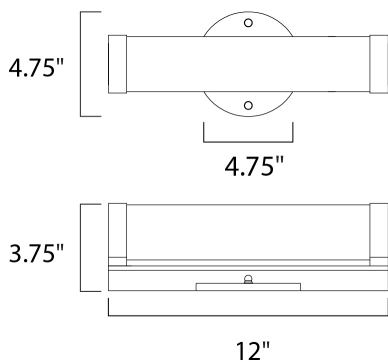

**MEASUREMENTS**

DIMENSION : 12" W x 4.75" H x 3.75" Ext  
 BACK PLATE : 4.75" W x 4.75" H  
 HANGING WEIGHT : 1.86 lb

**LAMPING**

INPUT VOLTAGE : 120V  
 LUMENS : 1,100 Rated  
 BULB : 1 x 12W LED PCB Integrated , 12W Total  
 BULB INCLUDED : (Integrated)  
 DIMMABLE : Triac CL  
 CRI : 90+ CRI  
 COLOR\_TEMP : 3000K