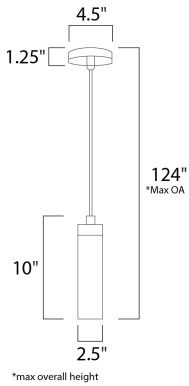

**PRODUCT DESCRIPTION**

Cilandro is a contemporary style collection from Maxim Lighting International in Satin Nickel finish with White glass.

**MEASUREMENTS**

DIMENSION : 4.5" L x 4.5" W x 10" H  
 MAX OAH : 134" OAH  
 CANOPY : 4.5" W x 1.25" H x 4.5" L  
 HANGING WEIGHT : 2.11 lb

**LAMPING**

INPUT VOLTAGE : 120V  
 BULB : 1 x 40W Incandescent E26 Medium T10 , 40W Total  
 BULB INCLUDED : (Not Included)  
 DIMMABLE : Yes

**FINISHES OPTION**

**GLASS**

Matte White MW

**MATERIAL**

Glass