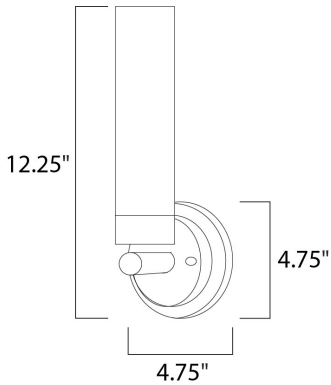

PRODUCT DESCRIPTION

Cilandro is a contemporary style collection from Maxim Lighting International in Satin Nickel finish with White glass.

MEASUREMENTS

DIMENSION : 4.75" W x 12.25" H x 4" Ext
 MAX OAH : 4.75" W x 4.75" H
 HANGING WEIGHT : 1.54 lb

LAMPING

INPUT VOLTAGE : 120V
 LUMENS : 490 Rated
 BULB : 1 x 40W Incandescent E26 Medium T10 , 40W Total
 BULB INCLUDED : (Not Included)
 DIMMABLE : Yes
 LIGHTING_DIRECTION : Up

FINISHES OPTION

 Satin Nickel

GLASS

Mat White MW

MATERIAL

Glass

RATINGS

cULus
 Damp Location
 ADA

ADDITIONAL

INSTALL UP/DOWN: Up
 RATED LIFE 1000 Hours
 OPERATING TEMPERATURE:
 -20°C (-4°F), 40°C (104°F)