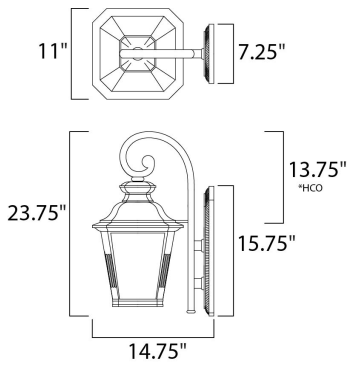

PRODUCT DESCRIPTION

MEASUREMENTS

DIMENSION : 11" W x 23.75" H x 14.75" Ext
BACK PLATE : 7.25" W x 15.75" H x 13.75" HCO
HANGING WEIGHT : 9.6 lb

LAMPING

INPUT VOLTAGE : 120V
LUMENS : 1,050 Rated
BULB : 1 x 12W LED AC Integrated , 15W Total
BULB INCLUDED : (Integrated)
DIMMABLE : Triac CL
CRI : 80+ CRI
COLOR_TEMP : 3000K

FINISHES OPTION

Bronze

GLASS

Frosted Seedy FS

MATERIAL

Aluminum + Glass

RATINGS

cETLus
Wet Location
DARKSKY

ADDITIONAL

OPERATING TEMPERATURE:
-20°C (-4°F), 40°C (104°F)

Always consult a qualified electrician before installing any lighting product.