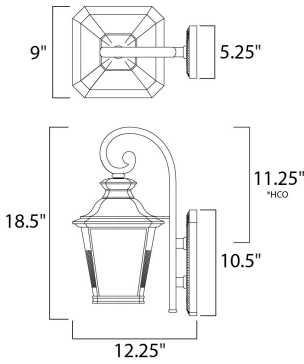

PRODUCT DESCRIPTION

MEASUREMENTS

DIMENSION : 9" W x 18.5" H x 12.25" Ext
BACK PLATE : 5.25" W x 10.5" H x 11.25" HCO
HANGING WEIGHT : 4.9 lb

LAMPING

INPUT VOLTAGE : 120V
LUMENS : 700 Rated
BULB : 1 x 10W LED PCB Integrated , 10W Total
BULB INCLUDED : (Integrated)
DIMMABLE : Triac CL
CRI : 80+ CRI
COLOR_TEMP : 3000K

FINISHES OPTION

Bronze

GLASS

Frosted Seedy FS

MATERIAL

Aluminum + Glass

RATINGS

cETLus
Wet Location
For Outdoor DARKSKY

ADDITIONAL

OPERATING TEMPERATURE:
-20°C (-4°F), 40°C (104°F)

Always consult a qualified electrician before installing any lighting product.