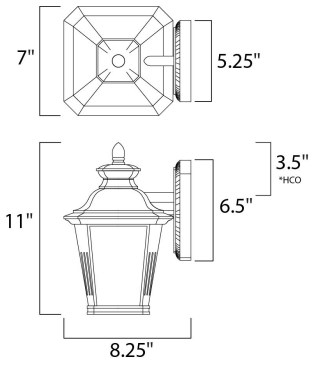

PRODUCT DESCRIPTION

MEASUREMENTS

DIMENSION : 7" W x 11" H x 8.25" Ext
BACK PLATE : 5.25" W x 6.5" H x 3.5" HCO
HANGING WEIGHT : 2.3 lb

LAMPING

INPUT VOLTAGE : 120V
LUMENS : 560 Rated
BULB : 1 x 8W LED PCB Integrated , 8W Total
BULB INCLUDED : (Integrated)
DIMMABLE : Triac CL
CRI : 80+ CRI
COLOR_TEMP : 3000K

FINISHES OPTION

Bronze

GLASS

Frosted Seedy FS

MATERIAL

Aluminum + Glass

RATINGS

cETLus
Wet Location
For Outdoor DARKSKY

ADDITIONAL

RATED LIFE 50000 Hours
OPERATING TEMPERATURE:
-20°C (-4°F), 40°C (104°F)

Always consult a qualified electrician before installing any lighting product.