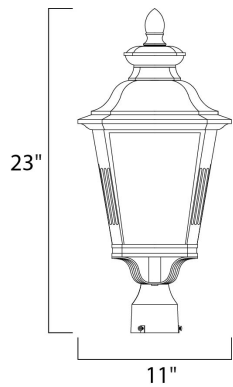

PRODUCT DESCRIPTION

MEASUREMENTS

DIMENSION : 11" L x 11" W x 23" H
 HANGING WEIGHT : 6.5 lb

LAMPING

INPUT VOLTAGE : 120V
 LUMENS : 1,050 Rated
 BULB : 1 x 12W LED AC Integrated , 12W Total
 BULB INCLUDED : (Integrated)
 DIMMABLE : Triac CL
 CRI : 80+ CRI
 COLOR_TEMP : 3000K