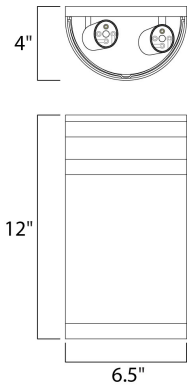

MEASUREMENTS

DIMENSION : 6.5" W x 12" H x 4" Ext
 BACK PLATE : 6.5" W x 12" H x 6" HCO
 HANGING WEIGHT : 4.63 lb

LAMPING

INPUT VOLTAGE : 120V
 LUMENS : 1,344 Rated
 BULB : 2 x 60W Incandescent E26 Medium , 120W Total
 BULB INCLUDED : (Not Included)
 DIMMABLE : Yes