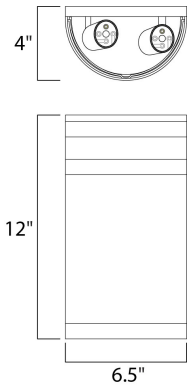

**MEASUREMENTS**

DIMENSION : 6.5" W x 12" H x 4" Ext  
 BACK PLATE : 6.5" W x 12" H x 6" HCO  
 HANGING WEIGHT : 4.63 lb

**LAMPING**

INPUT VOLTAGE : 120V  
 LUMENS : 1,344 Rated  
 BULB : 2 x 60W Incandescent E26 Medium , 120W Total  
 BULB INCLUDED : (Not Included)  
 DIMMABLE : Yes