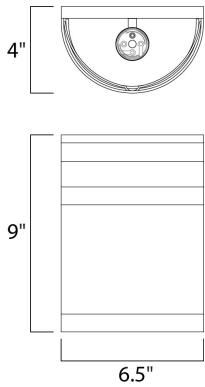

MEASUREMENTS

DIMENSION : 6.5" W x 9" H x 4" Ext
 BACK PLATE : 6.5" W x 9" H x 3.5" HCO
 HANGING WEIGHT : 3 lb

LAMPING

INPUT VOLTAGE : 120V
 LUMENS : 672 Rated
 BULB : 1 x 60W Incandescent E26 Medium , 60W Total
 BULB INCLUDED : (Not Included)
 DIMMABLE : Yes