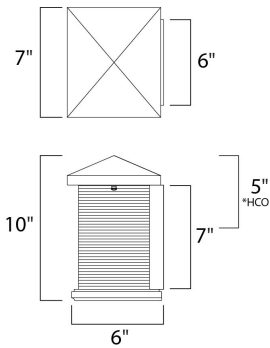

PRODUCT DESCRIPTION

Maxim Lighting's Triumph VX Collection is made with Vivex, a material twice the strength of resin, is non-corrosive, UV resistant and backed with a 5-Year Limited Warranty. Triumph VX features our Earth Tone finish and Clear glass.

MEASUREMENTS

DIMENSION : 7" W x 10" H x 6" Ext
BACK PLATE : 6" W x 7" H x 5" HCO
HANGING WEIGHT : 8.16 lb

LAMPING

INPUT VOLTAGE : 120V
LUMENS : 672 Rated
BULB : 1 x 60W Incandescent E26 Medium , 60W Total
BULB INCLUDED : (Not Included)
DIMMABLE : Yes

FINISHES OPTION

Earth Tone

GLASS

Clear CL

MATERIAL

Poly Resin

RATINGS

cETLus
Wet Location

ADDITIONAL

RATED LIFE 2500 Hours
OPERATING TEMPERATURE:
-20°C (-4°F), 40°C (104°F)

Always consult a qualified electrician before installing any lighting product.