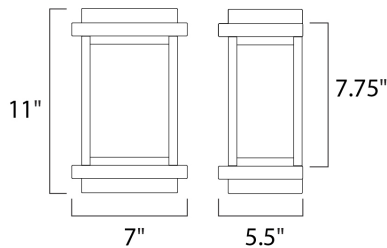

**PRODUCT DESCRIPTION**

Cubes outdoor collection's selection of transitional and contemporary outdoor lighting focuses on simple design to brighten up any entry.

**MEASUREMENTS**

DIMENSION : 7" W x 11" H x 5.5" Ext  
 BACK PLATE : 8.5" HCO  
 HANGING WEIGHT : 3.3 lb