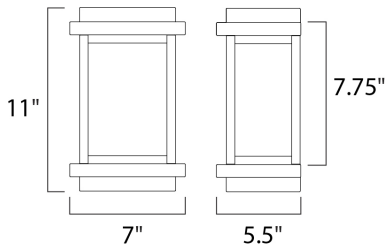

PRODUCT DESCRIPTION

Cubes outdoor collection's selection of transitional and contemporary outdoor lighting focuses on simple design to brighten up any entry.

MEASUREMENTS

DIMENSION : 7" W x 11" H x 5.5" Ext
 BACK PLATE : 5.75" W x 7.75" H x 8.5" HCO
 HANGING WEIGHT : 2.87 lb