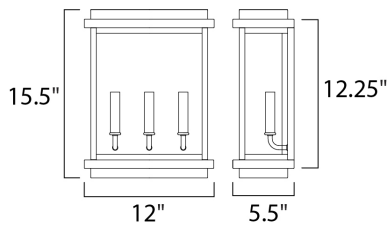

**PRODUCT DESCRIPTION**

Cubes outdoor collection's selection of transitional and contemporary outdoor lighting focuses on simple design to brighten up any entry.

**MEASUREMENTS**

DIMENSION : 12" W x 15.5" H x 5.5" Ext  
 BACK PLATE : 12.5" HCO  
 HANGING WEIGHT : 6.6 lb