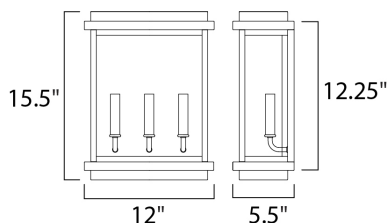

**PRODUCT DESCRIPTION**

Cubes outdoor collection's selection of transitional and contemporary outdoor lighting focuses on simple design to brighten up any entry.

**MEASUREMENTS**

DIMENSION : 12" W x 15.5" H x 5.5" Ext  
 BACK PLATE : 11" W x 12.25" H x 12.5" HCO  
 HANGING WEIGHT : 6.17 lb