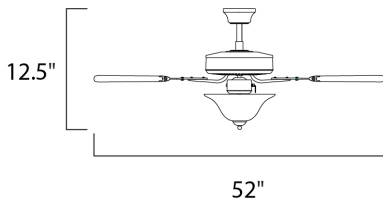

PRODUCT DESCRIPTION

The Basic-Max ceiling fan features the ability to be installed three different ways: close mount, standard stem, and optional stems up to 72" long.

MEASUREMENTS

DIMENSION : 52." W x 12.5" H
 HANGING WEIGHT : 13.73 lb