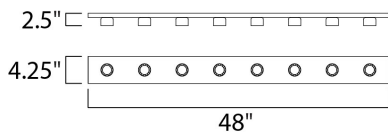

MEASUREMENTS

DIMENSION : 48" W x 4.25" H x 2.5" Ext
 BACK PLATE : 4" W x 47" H x 2.14" HCO
 HANGING WEIGHT : 3.08 lb

LAMPING

INPUT VOLTAGE : 120V
 LUMENS : 5,376 Rated
 BULB : 8 x 60W Incandescent E26 Medium , 480W Total
 BULB INCLUDED : (Not Included)
 DIMMABLE : Yes