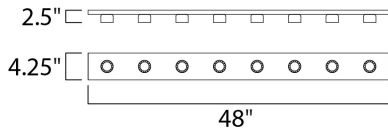

MEASUREMENTS

DIMENSION : 48" W x 4.25" H x 2.5" Ext
 BACK PLATE : 4" W x 47" H
 HANGING WEIGHT : 3.08 lb

LAMPING

LUMENS : 5,376 Rated
 BULB : 8 x 60W Incandescent MB , 480W Total
 BULB INCLUDED : (Not Included)
 DIMMABLE : Yes
 COLOR_TEMP : 2700K
 LIGHTING_DIRECTION : Both