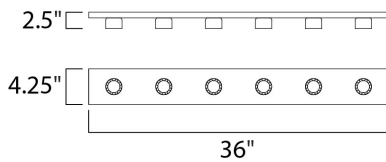

**MEASUREMENTS**

DIMENSION : 36" W x 4.25" H x 2.5" Ext  
 BACK PLATE : 4" W x 35.25" H x 2.14" HCO  
 HANGING WEIGHT : 2.88 lb

**LAMPING**

INPUT VOLTAGE : 120V  
 LUMENS : 4,032 Rated  
 BULB : 6 x 60W Incandescent E26 Medium , 360W Total  
 BULB INCLUDED : (Not Included)  
 DIMMABLE : Yes