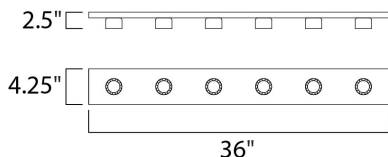

MEASUREMENTS

DIMENSION : 36" W x 4.25" H x 2.5" Ext
 BACK PLATE : 4" W x 35.25" H x 2.14" HCO
 HANGING WEIGHT : 2.88 lb

LAMPING

LUMENS : 4,032 Rated
 BULB : 6 x 60W Incandescent E26 Medium , 360W Total
 BULB INCLUDED : (Not Included)
 DIMMABLE : Yes
 COLOR_TEMP : 2700K
 LIGHTING_DIRECTION : Both