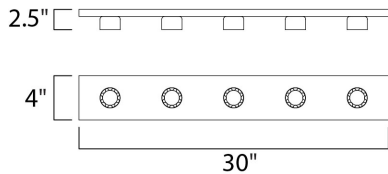

MEASUREMENTS

DIMENSION : 30" W x 4.25" H x 2.5" Ext
 BACK PLATE : 4" W x 29.25" H x 2.14" HCO
 HANGING WEIGHT : 2.45 lb

LAMPING

INPUT VOLTAGE : 120V
 LUMENS : 3,360 Rated
 BULB : 5 x 60W Incandescent E26 Medium , 300W Total
 BULB INCLUDED : (Not Included)
 DIMMABLE : Yes