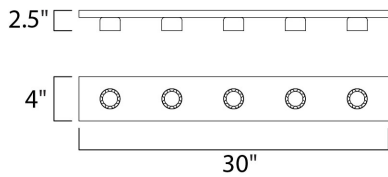

MEASUREMENTS

DIMENSION : 30" W x 4" H x 2.5" Ext
 BACK PLATE : 4" W x 29.25" H x 2.14" HCO
 HANGING WEIGHT : 2.45 lb

LAMPING

LUMENS : 3,360 Rated
 BULB : 5 x 60W Incandescent MB , 300W Total
 BULB INCLUDED : (Not Included)
 DIMMABLE : Yes
 COLOR_TEMP : 2700K
 LIGHTING_DIRECTION : Both