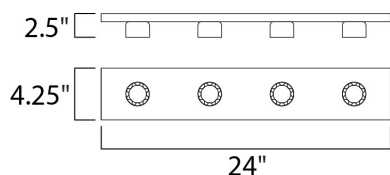

MEASUREMENTS

DIMENSION : 24" W x 4.25" H x 2.5" Ext
 BACK PLATE : 4" W x 23.25" H x 2.14" HCO
 HANGING WEIGHT : 0.55 lb

LAMPING

INPUT VOLTAGE : 120V
 LUMENS : 2,688 Rated
 BULB : 4 x 60W Incandescent E26 Medium , 240W Total
 BULB INCLUDED : (Not Included)
 DIMMABLE : Yes