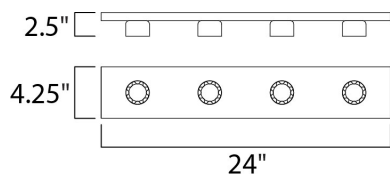

MEASUREMENTS

DIMENSION : 24" W x 4.25" H x 2.5" Ext
 BACK PLATE : 4" W x 23.25" H x 2.14" HCO
 HANGING WEIGHT : 0.55 lb

LAMPING

LUMENS : 2,688 Rated
 BULB : 4 x 60W Incandescent E26 Medium , 240W Total
 BULB INCLUDED : (Not Included)
 DIMMABLE : Yes
 COLOR_TEMP : 2700K
 LIGHTING_DIRECTION : Both