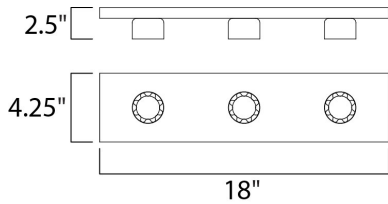

MEASUREMENTS

DIMENSION : 18" W x 4.25" H x 2.5" Ext
 BACK PLATE : 4" W x 15.75" H x 2.14" HCO
 HANGING WEIGHT : 0.42 lb

LAMPING

INPUT VOLTAGE : 120V
 LUMENS : 2,016 Rated
 BULB : 3 x 60W Incandescent E26 Medium , 180W Total
 BULB INCLUDED : (Not Included)
 DIMMABLE : Yes