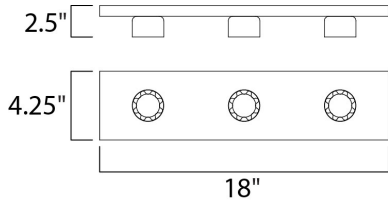

MEASUREMENTS

DIMENSION : 18" W x 4.25" H x 2.5" Ext
 BACK PLATE : 4" W x 15.75" H x 2.14" HCO
 HANGING WEIGHT : 0.42 lb

LAMPING

LUMENS : 2,016 Rated
 BULB : 3 x 60W Incandescent E26 Medium , 180W Total
 BULB INCLUDED : (Not Included)
 DIMMABLE : Yes
 COLOR_TEMP : 2700K
 LIGHTING_DIRECTION : Both