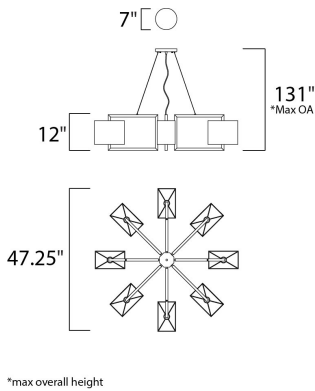

MEASUREMENTS

DIMENSION : 47.25" L x 47.25" W x 12" H
 MAX OAH : 131" OAH
 CANOPY : 7" W x 1" H x 7" L
 HANGING WEIGHT : 30.36 lb

LAMPING

INPUT VOLTAGE : 120V
 LUMENS : 5,040 Rated
 BULB : 8 x 9W LED LED , 72W Total
 BULB INCLUDED : (Included)
 DIMMABLE : Yes
 CRI : 90+ CRI
 COLOR_TEMP : 3000K