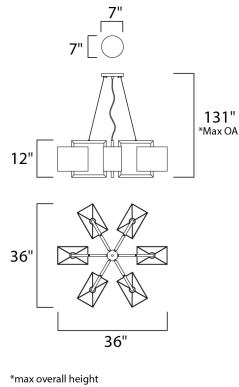

MEASUREMENTS

- DIMENSION : 35.5" L x 35.5" W x 12" H
- MAX OAH : 131" OAH
- CANOPY : 7" W x 1" H x 7" L
- HANGING WEIGHT : 17.6 lb

LAMPING

- INPUT VOLTAGE : 120V
- LUMENS : 3,780 Rated
- BULB : 6 x 9W LED LED , 54W Total
- BULB INCLUDED : (Included)
- DIMMABLE : Yes
- CRI : 90+ CRI
- COLOR_TEMP : 3000K