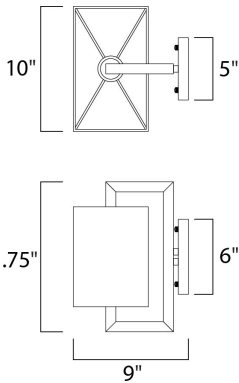

MEASUREMENTS

DIMENSION : 10" W x 11.75" H x 9" Ext
 MAX OAH : 5" W x 6" H
 HANGING WEIGHT : 3.74 lb

LAMPING

INPUT VOLTAGE : 120V
 LUMENS : 630 Rated
 BULB : 1 x 9W LED , 9W Total
 BULB INCLUDED : (Included)
 DIMMABLE : Yes
 CRI : 90+ CRI
 COLOR_TEMP : 3000K