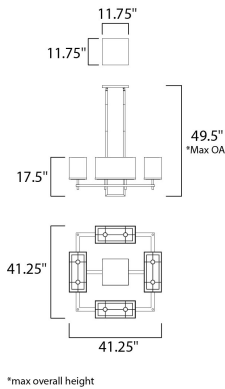

**MEASUREMENTS**

DIMENSION : 41.25" L x 41.25" W x 17.5" H  
 MAX OAH : 49.5" OAH  
 CANOPY : 11.75" W x 1" H x 11.75" L  
 HANGING WEIGHT : 50.6 lb

**LAMPING**

INPUT VOLTAGE : 120V  
 LUMENS : 5,040 Rated  
 BULB : 8 x 9W LED LED , 72W Total  
 BULB INCLUDED : (Included)  
 DIMMABLE : Triac CL  
 CRI : 90+ CRI  
 COLOR\_TEMP : 3000K