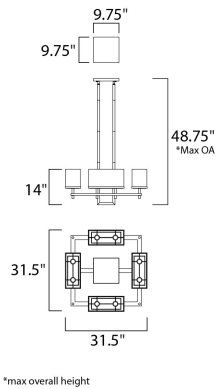

MEASUREMENTS

DIMENSION : 31.5" L x 31.5" W x 14" H
 MAX OAH : 48.75" OAH
 CANOPY : 9.75" W x 1" H x 9.75" L
 HANGING WEIGHT : 39.16 lb

LAMPING

INPUT VOLTAGE : 120V
 LUMENS : 5,040 Rated
 BULB : 8 x 9W LED LED , 72W Total
 BULB INCLUDED : (Included)
 DIMMABLE : Triac CL
 CRI : 90+ CRI
 COLOR_TEMP : 3000K