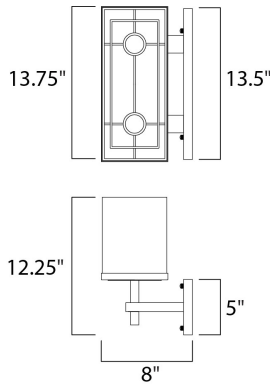

**MEASUREMENTS**

DIMENSION : 13.75" W x 12.25" H x 8" Ext  
 MAX OAH : 13.5" W x 5" H  
 HANGING WEIGHT : 9.24 lb

**LAMPING**

INPUT VOLTAGE : 120V  
 LUMENS : 1,260 Rated  
 BULB : 2 x 9W LED LED , 18W Total  
 BULB INCLUDED : (Included)  
 DIMMABLE : Triac CL  
 CRI : 90+ CRI  
 COLOR\_TEMP : 3000K