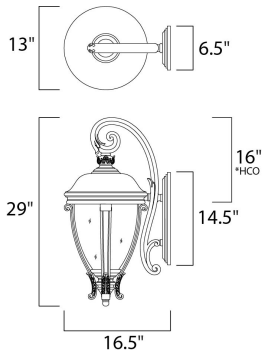

PRODUCT DESCRIPTION

Maxim Lighting's Camden VX Collection is made with Vivex, a material twice the strength of resin, is non-corrosive, UV resistant and backed with a 5-Year Limited Warranty. Camden VX is available in our Black or Golden Bronze finish and our Water Glass.

FINISHES OPTION

- Black
- Golden Bronze

GLASS

Water Glass WG

MATERIAL

Vivex Resin Composite + Glass

RATINGS

cETLus
Wet Location

ADDITIONAL

RATED LIFE 1500 Hours
OPERATING TEMPERATURE:
-20°C (-4°F), 40°C (104°F)

MEASUREMENTS

- DIMENSION : 13" W x 29" H x 16.5" Ext
- BACK PLATE : 6.5" W x 14.5" H x 16" HCO
- HANGING WEIGHT : 13.2 lb

LAMPING

- INPUT VOLTAGE : 120V
- LUMENS : 2,016 Rated
- BULB : 3 x 40W Incandescent E12 Candelabra , 120W Total
- BULB INCLUDED : (Not Included)
- DIMMABLE : Yes

Always consult a qualified electrician before installing any lighting product.

WESTERN DISTRIBUTION CENTER (HEADQUARTER)
253 NORTH VINELAND AVE | CITY OF INDUSTRY, CA 91746
EASTERN DISTRIBUTION CENTER
4200 SHIRLEY DR. | ATLANTA, GA 30336
P. 626.956.4200 | F. 626.956.4225 | maximlighting.com