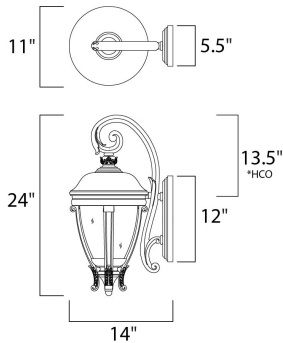

PRODUCT DESCRIPTION

Maxim Lighting's Camden VX Collection is made with Vivex, a material twice the strength of resin, is non-corrosive, UV resistant and backed with a 5-Year Limited Warranty. Camden VX is available in our Black or Golden Bronze finish and our Water Glass.

MEASUREMENTS

DIMENSION : 11" W x 24" H x 14" Ext
BACK PLATE : 5.5" W x 12" H x 13.5" HCO
HANGING WEIGHT : 9.81 lb

LAMPING

INPUT VOLTAGE : 120V
LUMENS : 2,016 Rated
BULB : 3 x 40W Incandescent E12 Candelabra , 120W Total
BULB INCLUDED : (Not Included)
DIMMABLE : Yes

FINISHES OPTION

- Black
- Golden Bronze

GLASS

Water Glass WG

MATERIAL

Vivex Resin Composite + Glass

RATINGS

cETLus
Wet Location

ADDITIONAL

RATED LIFE 1500 Hours
OPERATING TEMPERATURE:
-20°C (-4°F), 40°C (104°F)

Always consult a qualified electrician before installing any lighting product.