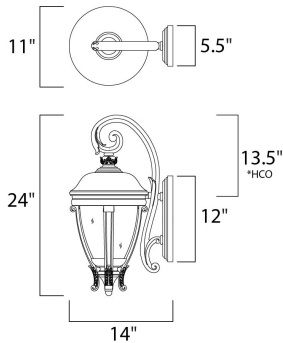

PRODUCT DESCRIPTION

Maxim Lighting's Camden VX Collection is made with Vivex, a material twice the strength of resin, is non-corrosive, UV resistant and backed with a 5-Year Limited Warranty. Camden VX is available in our Black or Golden Bronze finish and our Water Glass.

MEASUREMENTS

- DIMENSION : 11" W x 24" H x 14" Ext
- BACK PLATE : 5.5" W x 12" H x 13.5" HCO
- HANGING WEIGHT : 9.81047 lb

LAMPING

- INPUT VOLTAGE : 120V
- LUMENS : 2,016 Rated
- BULB : 3 x 40W Incandescent E12 Candelabra , 120W Total
- BULB INCLUDED : (Not Included)
- DIMMABLE : Yes

FINISHES OPTION

- Black
- Golden Bronze

GLASS

Water Glass WG

MATERIAL

Vivex Resin Composite + Glass

RATINGS

cETLus
Wet Location

ADDITIONAL

RATED LIFE 1500 Hours
OPERATING TEMPERATURE:
-20°C (-4°F), 40°C (104°F)

Always consult a qualified electrician before installing any lighting product.