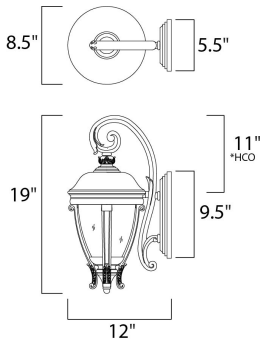

PRODUCT DESCRIPTION

Maxim Lighting's Camden VX Collection is made with Vivex, a material twice the strength of resin, is non-corrosive, UV resistant and backed with a 5-Year Limited Warranty. Camden VX is available in our Black or Golden Bronze finish and our Water Glass.

FINISHES OPTION

- Black
- Golden Bronze

GLASS

Water Glass WG

MATERIAL

Vivex Resin Composite + Glass

RATINGS

cETLus
Wet Location

ADDITIONAL

RATED LIFE 1500 Hours
OPERATING TEMPERATURE:
-20°C (-4°F), 40°C (104°F)

MEASUREMENTS

- DIMENSION : 8.5" W x 19" H x 12" Ext
- BACK PLATE : 5.5" W x 9.5" H x 11" HCO
- HANGING WEIGHT : 6.94 lb

LAMPING

- INPUT VOLTAGE : 120V
- LUMENS : 1,344 Rated
- BULB : 2 x 40W Incandescent E12 Candelabra , 80W Total
- BULB INCLUDED : (Not Included)
- DIMMABLE : Yes

Always consult a qualified electrician before installing any lighting product.

WESTERN DISTRIBUTION CENTER (HEADQUARTER)
253 NORTH VINELAND AVE | CITY OF INDUSTRY, CA 91746
EASTERN DISTRIBUTION CENTER
4200 SHIRLEY DR. | ATLANTA, GA 30336
P. 626.956.4200 | F. 626.956.4225 | maximlighting.com