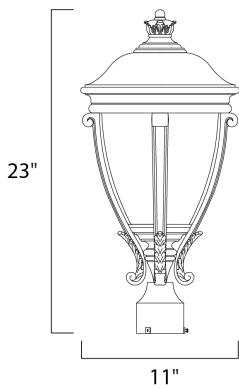

MEASUREMENTS

DIMENSION : 11" L x 11" W x 23" H
 HANGING WEIGHT : 9.7 lb

LAMPING

INPUT VOLTAGE : 120V
 LUMENS : 2,016 Rated
 BULB : 3 x 40W Incandescent E12 Candelabra , 180W Total
 BULB INCLUDED : (Not Included)
 DIMMABLE : Yes