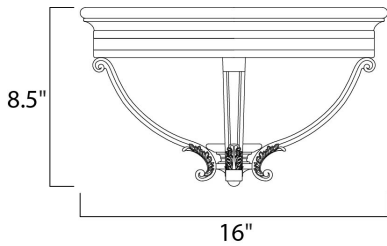

MEASUREMENTS

DIMENSION : 16" L x 16" W x 8.5" H
 HANGING WEIGHT : 9.02 lb

LAMPING

INPUT VOLTAGE : 120V
 LUMENS : 2,016 Rated
 BULB : 3 x 60W Incandescent E26 Medium , 180W Total
 BULB INCLUDED : (Not Included)
 DIMMABLE : Yes