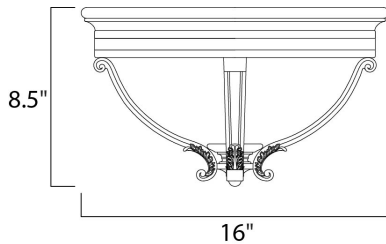

MEASUREMENTS

DIMENSION : 16" L x 16" W x 8.5" H
HANGING WEIGHT : 9.02 lb

LAMPING

INPUT VOLTAGE : 120V
LUMENS : 2,016 Rated
BULB : 3 x 60W Incandescent E26 Medium , 180W Total
BULB INCLUDED : (Not Included)
DIMMABLE : Yes