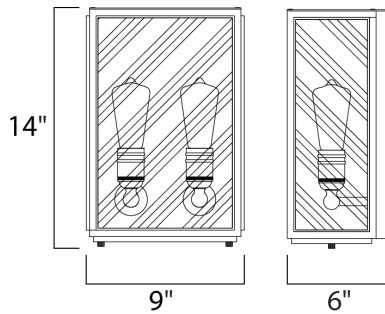

MEASUREMENTS

DIMENSION : 9" W x 14" H x 6" Ext
 BACK PLATE : 8.25" W x 12.75" H x 7" HCO
 HANGING WEIGHT : 7.92 lb

LAMPING

INPUT VOLTAGE : 120V
 LUMENS : 0 Rated
 BULB : 2 x 60W Incandescent E26 Medium , 120W Total
 BULB INCLUDED : (Not Included)
 DIMMABLE : Yes