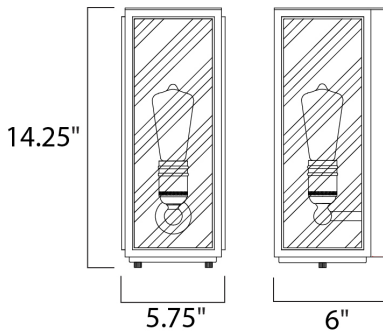

MEASUREMENTS

DIMENSION : 5.75" W x 14.25" H x 6" Ext
 BACK PLATE : 5" W x 13.5" H x 7" HCO
 HANGING WEIGHT : 6.16 lb

LAMPING

INPUT VOLTAGE : 120V
 LUMENS : 0 Rated
 BULB : 1 x 60W Incandescent E26 Medium , 60W Total
 BULB INCLUDED : (Not Included)
 DIMMABLE : Yes