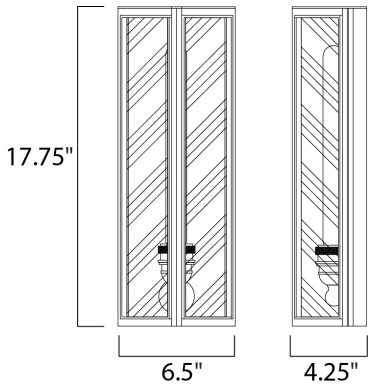

**MEASUREMENTS**

DIMENSION : 6.5" W x 17.75" H x 4.25" Ext  
 BACK PLATE : 5.75" W x 17.5" H x 8.75" HCO  
 HANGING WEIGHT : 4.18 lb

**LAMPING**

INPUT VOLTAGE : 120V  
 LUMENS : 0 Rated  
 BULB : 1 x 60W Incandescent E26 Medium , 60W Total  
 BULB INCLUDED : (Not Included)  
 DIMMABLE : Yes  
 LIGHTING\_DIRECTION : Up