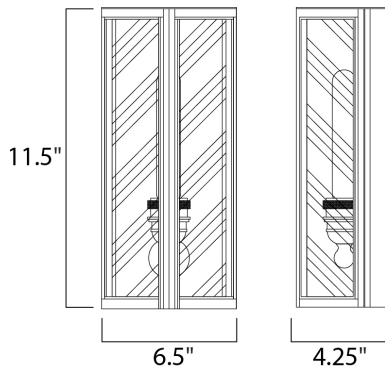

MEASUREMENTS

DIMENSION : 6.5" W x 11.5" H x 4.25" Ext
 BACK PLATE : 5.5" W x 14.25" H x 7.25" HCO
 HANGING WEIGHT : 5.06 lb

LAMPING

INPUT VOLTAGE : 120V
 LUMENS : 0 Rated
 BULB : 1 x 60W Incandescent E26 Medium , 60W Total
 BULB INCLUDED : (Not Included)
 DIMMABLE : Yes
 LIGHTING_DIRECTION : Up