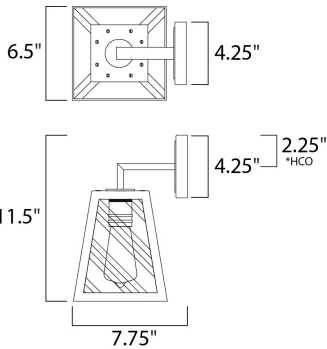

PRODUCT DESCRIPTION

These all aluminum outdoor fixtures provide a minimalistic approach to exterior home lighting. Finished in Oil Rubbed Bronze with Clear glass, this design works well with a wide variety of design from Craftsman to contemporary.

MEASUREMENTS

DIMENSION : 6.5" W x 11.5" H x 7.75" Ext
BACK PLATE : 4.25" W x 4.25" H x 2.25" HCO
HANGING WEIGHT : 3.1 lb

LAMPING

INPUT VOLTAGE : 120V
LUMENS : 0 Rated
BULB : 1 x 60W Incandescent E26 Medium , 60W Total
BULB INCLUDED : (Not Included)
DIMMABLE : Yes
LIGHTING_DIRECTION : Down

FINISHES OPTION

Oil Rubbed Bronze

GLASS

Clear CL

MATERIAL

Aluminum, Glass

RATINGS

cETLus
Wet Location

ADDITIONAL

INSTALL UP/DOWN: Down
OPERATING TEMPERATURE:
-20°C (-4°F), 40°C (104°F)

Always consult a qualified electrician before installing any lighting product.